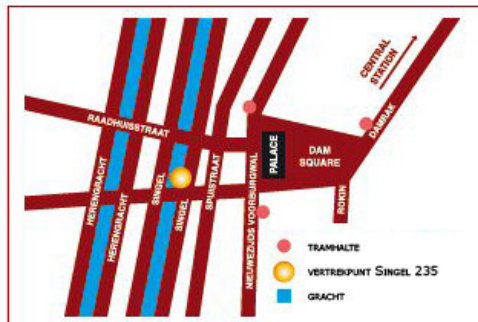

THIS CERTIFICATE IS VALID UNTIL 1 AFTER PURCHASE FOR 1 PERSON FOR ALL REGULAR DINNER CRUISES.
THIS CERTIFICATE IS NOT VALID FOR OTHER CRUISES.